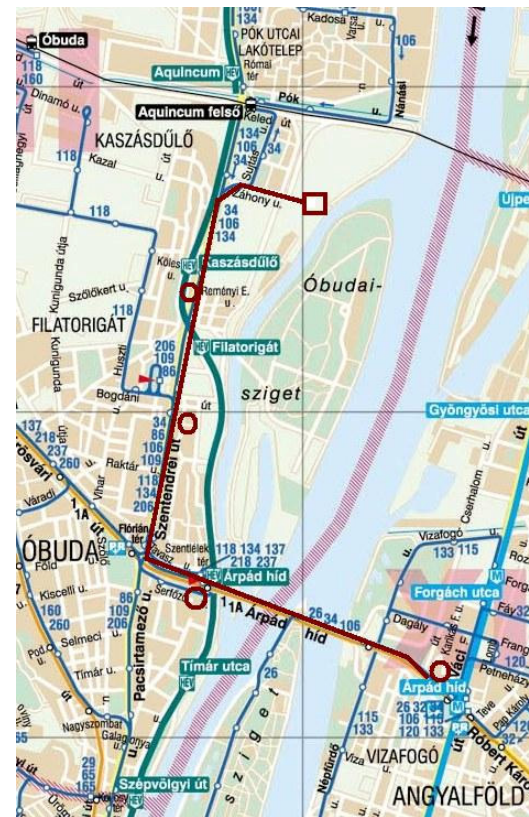

## Morning Shuttle

**Time:** 7.45 a.m. – 9.30 a.m. continuously  
**Description:** In the morning our buses circle between Szentendrei út 95. and Graphisoft Park.

## Afternoon Shuttle

**Time:** 4.30 p.m. – 7 p.m. every 10 minutes  
**Description:** In the afternoons 3 buses circle between Graphisoft Park and Árpád híd metro station. These buses also stop at Kaszásdűlő (Suburban Railway station) and Raktár utca.

## Afternoon extra Shuttle

**Time:** 4.35 p.m. – 6.35 p.m. every 10 minutes  
**Description:** In the afternoons 1 extra minibus circles between Graphisoft Park and Kaszásdűlő (Suburban Railway station).

## Evening Bus

**Time:** 7.30 p.m.  
**Description:** Only one bus leaving from Graphisoft Park at 7.30 p.m. Stops at Kaszásdűlő (Suburban Railway station), Raktár utca and at Árpád híd metro station.

*Schedule may change according to our tenants' claims.*